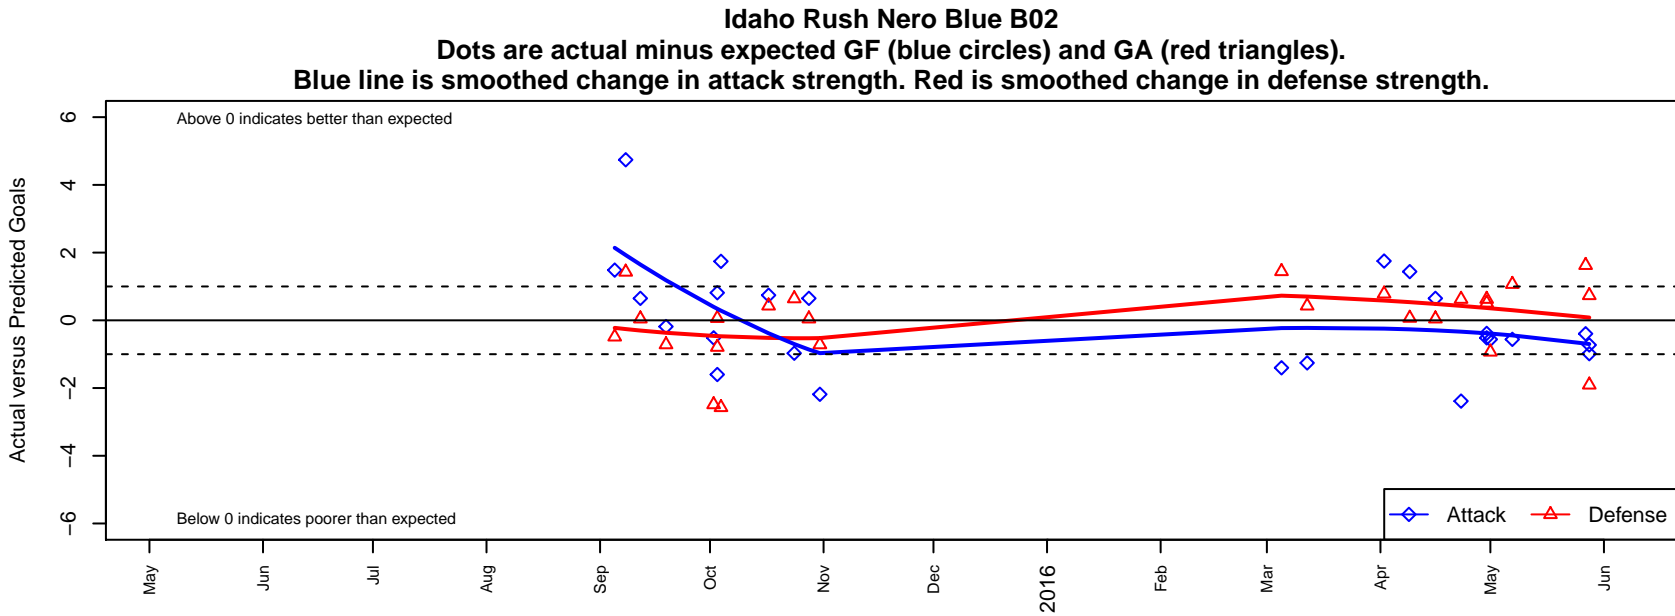

**attack and defense variance (black dot)
relative to other teams
and top 10 in region**

**attack and defense rating
relative to others at age
and all opponents in last 13 months**

Idaho Rush Nero Blue B02

Idaho Rush Soccer
Boise, ID
B02 total strength=687
attack=0.78 defense=0.59
fall league = Idaho D3 B U13
spr league = Spr Idaho D3 B U13

alt names used:
IDAHO RUSH NERO BLUE
IDAHO RUSH NERO BLUE (ID)
IDAHO RUSH NERO BLUE
IDAHO RUSH NERO BLUE (ID)
IDAHO RUSH NERO BLUE (ID)

Venues played:
2015 Idaho D3 B U13
2015 GEM State Challenge U13 Silver U13
2015 Spr Idaho D3 B U13
2015 Canyon Rim Classic U13 B U13
2015 ID State Cup U13