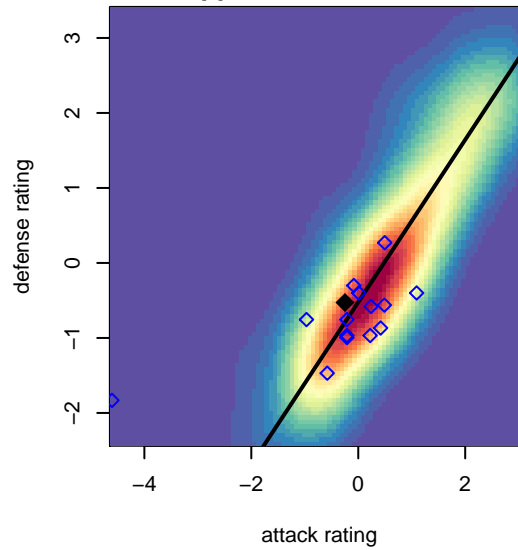

**attack and defense rating
relative to others at age
and all opponents in last 13 months**