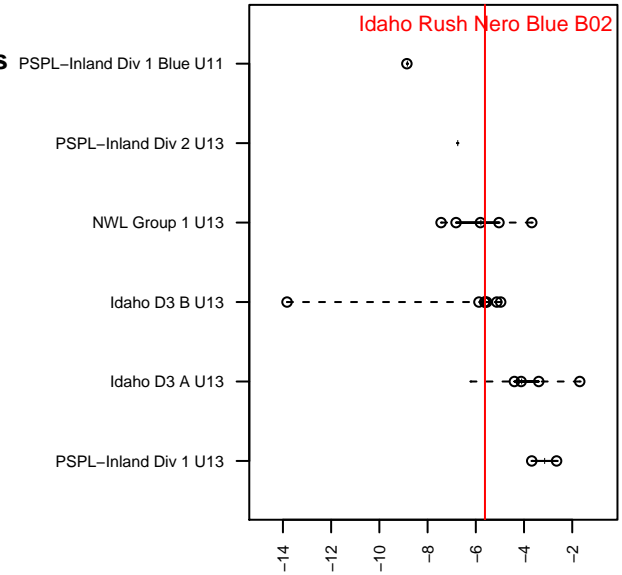

**attack and defense rating
relative to others at age
and all opponents in last 13 months**